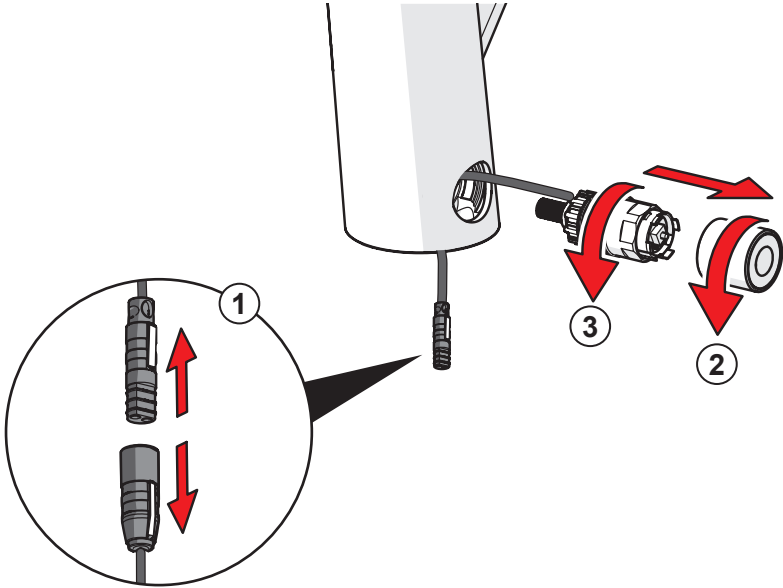

ON 12h
automatic OFF

OFF

①

①

② ③

cleaning.oras.com

About Oras Group

Oras Group is a significant European provider of sanitary fittings: the market leader in the Nordics and a leading company in Continental Europe.