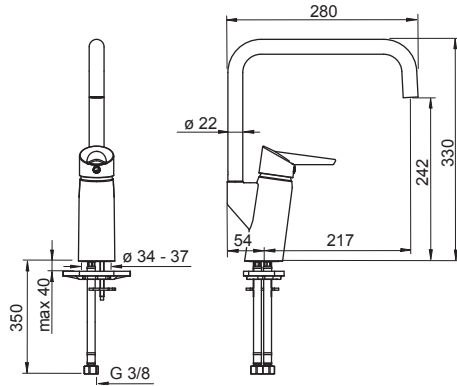

Oras

Installation and maintenance guide

I (ISO 3822)
100 - 1000 kPa
max. +70°C

We declare that our Electronic products conform to the EMC Directive 2014/30/EU and the RoHS Directive 2011/65/EU.
For more information:
<https://static.oras.com>

2733F

I (ISO 3822)
50 - 1000 kPa
0.22 l/s (300 kPa)
250 kPa (0.2 l/s)

mpi.oras.com/2733F

2734F

I (ISO 3822)
0.2 l/s (300 kPa)
300 kPa (0.2 l/s)

IP 55
Lithium 2CR5 6 V

mpi.oras.com/2734F

2733FG