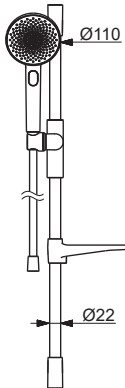

4790

I (ISO 3822)
EN1112
50 - 500 kPa
0.2 l/s (300 kPa w/ flow reducers)
max. +65°C