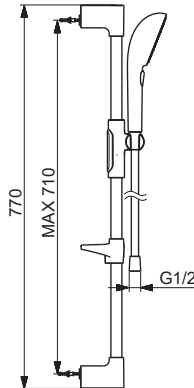

4790

I (ISO 3822)
EN1112
50 - 500 kPa
0.2 l/s (300 kPa w/ flow reducers)
max. +65°C