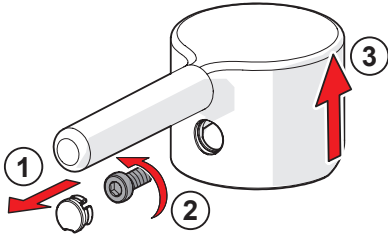

1

AFS
FHS

②

②

cleaning.oras.com

About Oras Group

Oras Group is a significant European provider of sanitary fittings: the market leader in the Nordics and a leading company in Continental Europe.

The company's mission is to create the smartest water experiences for everyone and its vision is to become the Perfect Flow Company.