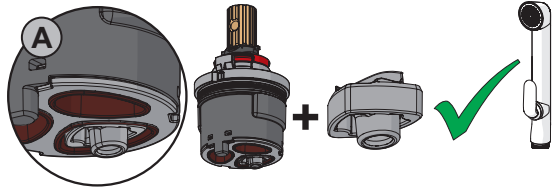

1

AFS
FHS

②

②

cleaning.oras.com

About Oras Group

Oras Group is a significant European provider of sanitary fittings: the market leader in the Nordics and a leading company in Continental Europe.

The company's mission is to create the smartest water experiences for everyone and its vision is to become the Perfect Flow Company.