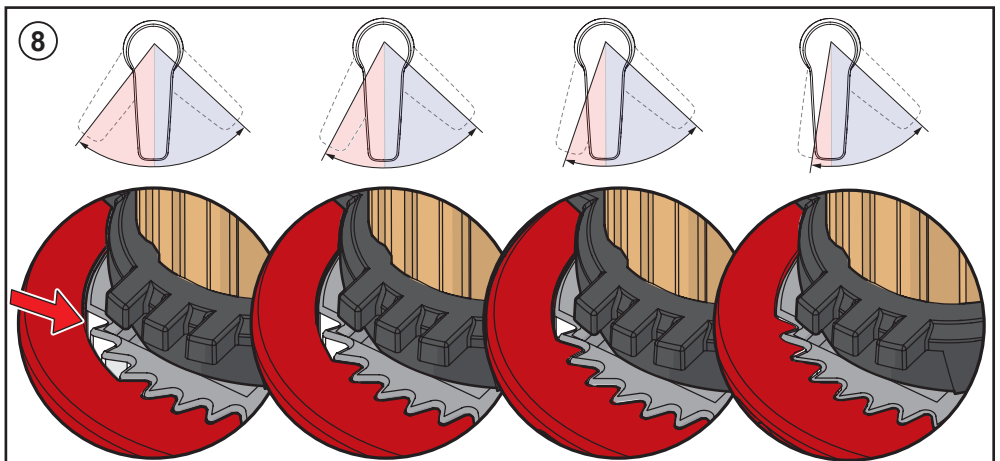

1

AFS
FHS

②

②

cleaning.oras.com

About Oras Group

Oras Group is a significant European provider of sanitary fittings: the market leader in the Nordics and a leading company in Continental Europe.

The company's mission is to create the smartest water experiences for everyone and its vision is to become the Perfect Flow Company.